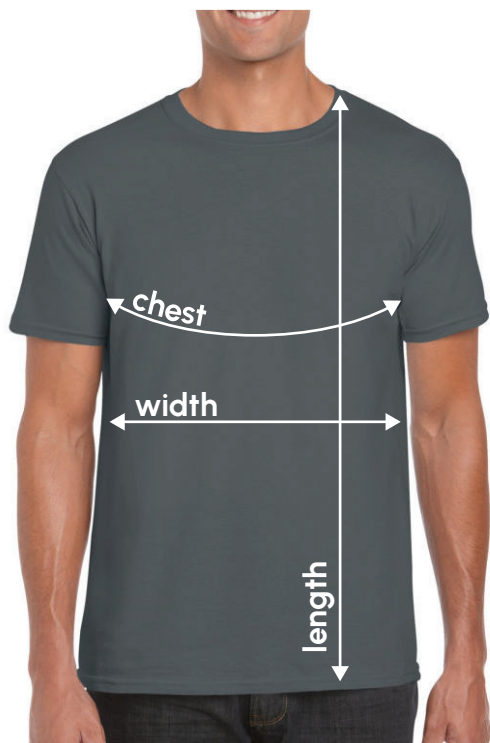

GILDAN SOFTSTYLE TEE

ADULT SIZES

	Chest	Width	Length
S	36"	18"	28"
M	40"	20"	29"
L	44"	22"	30"
XL	48"	24"	31"
2XL	52"	26"	32"
3XL	56"	28"	33"
4XL	60"	30"	34"

KIDS SIZES

	Chest	Child Height
XS (3-4)	22-24"	104-110cm
S (5-6)	24-26"	110-122cm
M (7-8)	26-28"	122-134cm
L (9-11)	28-30"	134-146cm
XL (11-13)	30-32"	146-164cm

PLEASE NOTE

Not all sizes may be available in all product colours or designs.

TOP TIP

Why not check the tags of any previous event clothing to see if they are the same brand or product code? This could make finding your size easier.